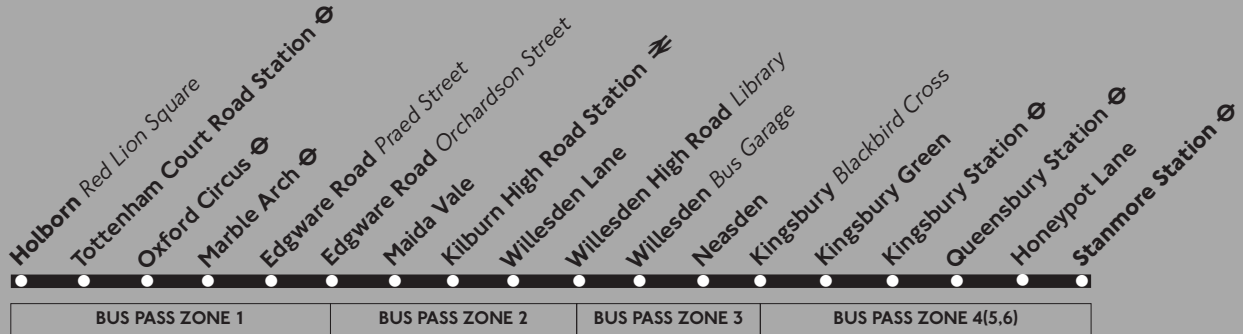

N98

Holborn - Willesden - Stanmore

To stop the bus, always indicate clearly to the driver

Every night

| Sunday night/Monday morning to Thursday night/Friday morning | | | | | | | | | | | | | | | | | | |
|---|------|------|------|------|-------|------|------|------|------|-------|------|------|------|------|------|------|------|------|
| Holborn Red Lion Square | 0005 | 0020 | 0035 | 0050 | 05 | 20 | 35 | 50 | 0505 | 0520 | 0535 | 0550 | | | | | | |
| Oxford Circus | 0012 | 0027 | 0042 | 0057 | Then | 12 | 27 | 42 | 57 | 0512 | 0527 | 0542 | 0557 | | | | | |
| Marble Arch | 0017 | 0032 | 0047 | 0102 | at | 17 | 32 | 47 | 02 | 0517 | 0532 | 0547 | 0602 | | | | | |
| Edgware Road Praed Street | 0020 | 0035 | 0050 | 0105 | these | 20 | 35 | 50 | 05 | 0520 | 0535 | 0550 | 0605 | | | | | |
| Kilburn High Road Station | 0026 | 0041 | 0056 | 0111 | mins | 26 | 41 | 56 | 11 | until | 0526 | 0541 | 0556 | 0611 | | | | |
| Willesden Bus Garage | 0034 | 0049 | 0104 | 0119 | past | 34 | 49 | 04 | 19 | 0534 | 0549 | 0604 | 0619 | | | | | |
| Kingsbury Blackbird Cross | --- | 0055 | --- | 0125 | each | --- | 55 | --- | 25 | --- | 0555 | --- | 0625 | | | | | |
| Kingsbury Station | --- | 0101 | --- | 0131 | hour | --- | 01 | --- | 31 | --- | 0601 | --- | 0631 | | | | | |
| Queensbury Station | --- | 0104 | --- | 0134 | --- | --- | 04 | --- | 34 | --- | 0604 | --- | 0634 | | | | | |
| Stanmore Station | --- | 0110 | --- | 0140 | --- | --- | 10 | --- | 40 | --- | 0610 | --- | 0640 | | | | | |
| Friday night/Saturday morning and Saturday night/Sunday morning | | | | | | | | | | | | | | | | | | |
| Holborn Red Lion Square | 0005 | 0020 | 0035 | 0050 | 0105 | 0120 | 0135 | 0150 | 0205 | 0220 | 0235 | 0250 | 0305 | 0320 | 0335 | 0350 | 0405 | 0420 |
| Oxford Circus | 0018 | 0033 | 0048 | 0103 | 0118 | 0133 | 0148 | 0203 | 0218 | 0233 | 0246 | 0301 | 0316 | 0331 | 0342 | 0357 | 0412 | 0427 |
| Marble Arch | 0025 | 0040 | 0055 | 0110 | 0125 | 0140 | 0155 | 0210 | 0225 | 0239 | 0252 | 0307 | 0322 | 0336 | 0347 | 0402 | 0417 | 0432 |
| Edgware Road Praed Street | 0028 | 0043 | 0058 | 0113 | 0128 | 0143 | 0158 | 0213 | 0228 | 0242 | 0255 | 0310 | 0325 | 0339 | 0350 | 0405 | 0420 | 0435 |
| Kilburn High Road Station | 0034 | 0049 | 0104 | 0119 | 0134 | 0149 | 0204 | 0219 | 0234 | 0248 | 0301 | 0316 | 0331 | 0345 | 0356 | 0411 | 0426 | 0441 |
| Willesden Bus Garage | 0047 | 0102 | 0117 | 0132 | 0147 | 0202 | 0217 | 0232 | 0246 | 0300 | 0313 | 0328 | 0339 | 0353 | 0404 | 0419 | 0434 | 0449 |
| Kingsbury Blackbird Cross | --- | 0108 | --- | 0138 | --- | 0208 | --- | 0238 | --- | 0306 | --- | 0334 | --- | 0359 | --- | 0425 | --- | 0455 |
| Kingsbury Station | --- | 0114 | --- | 0144 | --- | 0214 | --- | 0244 | --- | 0312 | --- | 0340 | --- | 0405 | --- | 0431 | --- | 0501 |
| Queensbury Station | --- | 0117 | --- | 0147 | --- | 0217 | --- | 0247 | --- | 0315 | --- | 0343 | --- | 0408 | --- | 0434 | --- | 0504 |
| Stanmore Station | --- | 0123 | --- | 0153 | --- | 0223 | --- | 0253 | --- | 0321 | --- | 0349 | --- | 0414 | --- | 0440 | --- | 0510 |
| Holborn Red Lion Square | 0435 | 0450 | 0505 | 0520 | 0535 | 0550 | | | | | | | | | | | | |
| Oxford Circus | 0442 | 0457 | 0512 | 0527 | 0542 | 0557 | | | | | | | | | | | | |
| Marble Arch | 0447 | 0502 | 0517 | 0532 | 0547 | 0602 | | | | | | | | | | | | |
| Edgware Road Praed Street | 0450 | 0505 | 0520 | 0535 | 0550 | 0605 | | | | | | | | | | | | |
| Kilburn High Road Station | 0456 | 0511 | 0526 | 0541 | 0556 | 0611 | | | | | | | | | | | | |
| Willesden Bus Garage | 0504 | 0519 | 0534 | 0549 | 0604 | 0619 | | | | | | | | | | | | |
| Kingsbury Blackbird Cross | --- | 0525 | --- | 0555 | --- | 0625 | | | | | | | | | | | | |
| Kingsbury Station | --- | 0531 | --- | 0601 | --- | 0631 | | | | | | | | | | | | |
| Queensbury Station | --- | 0534 | --- | 0604 | --- | 0634 | | | | | | | | | | | | |
| Stanmore Station | --- | 0540 | --- | 0610 | --- | 0640 | | | | | | | | | | | | |