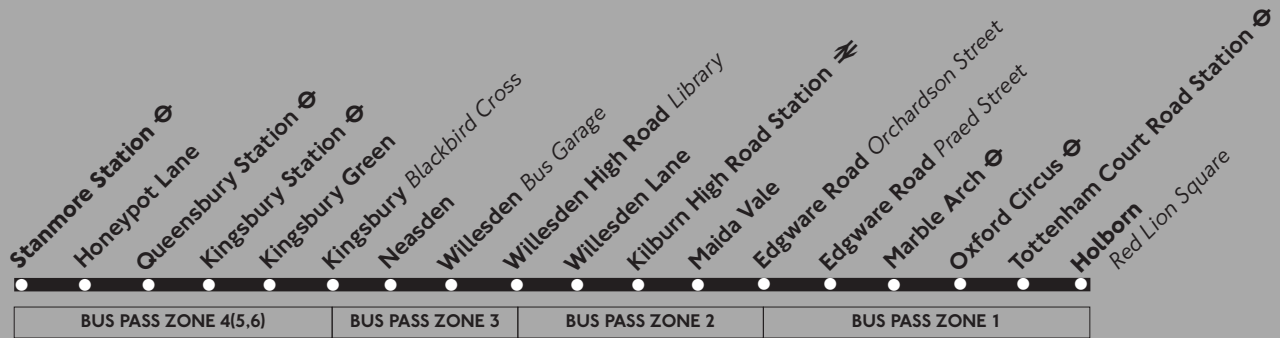

11.10.02
T44450

N98 Stanmore - Willesden - Holborn

To stop the bus, always indicate clearly to the driver

Every night

Sunday night/Monday morning to Thursday night/Friday morning

| | | | | | | | | | | | | | | |
|-----------------------------|------|------|-------|------|-----|----|-----|------|-------|------|------|------|------|------|
| Stanmore Station ☺ | --- | 2320 | --- | 50 | --- | 20 | --- | 0350 | --- | 0420 | --- | 0455 | | |
| Queensbury Station ☺ | --- | 2326 | Then | 56 | --- | 26 | --- | 0356 | --- | 0426 | --- | 0501 | | |
| Kingsbury Station ☺ | --- | 2329 | at | 59 | --- | 29 | --- | 0359 | --- | 0429 | --- | 0504 | | |
| Kingsbury Blackbird Cross | --- | 2335 | these | 05 | --- | 35 | --- | 0405 | --- | 0435 | --- | 0510 | | |
| Willesden Bus Garage | 2327 | 2342 | 2357 | mins | 12 | 27 | 42 | 57 | until | 0412 | 0427 | 0442 | 0457 | 0517 |
| Kilburn High Road Station ☺ | 2335 | 2350 | 0005 | past | 20 | 35 | 50 | 05 | | 0420 | 0435 | 0450 | 0505 | 0525 |
| Edgware Road Praed Street | 2342 | 2357 | 0012 | each | 27 | 42 | 57 | 12 | | 0427 | 0442 | 0457 | 0512 | 0532 |
| Marble Arch ☺ | 2345 | 2400 | 0015 | hour | 30 | 45 | 00 | 15 | | 0430 | 0445 | 0500 | 0515 | 0535 |
| Oxford Circus ☺ | 2350 | 0005 | 0020 | | 35 | 50 | 05 | 20 | | 0435 | 0450 | 0505 | 0520 | 0540 |
| Holborn Red Lion Square | 2355 | 0010 | 0025 | | 40 | 55 | 10 | 25 | | 0440 | 0455 | 0510 | 0525 | 0545 |